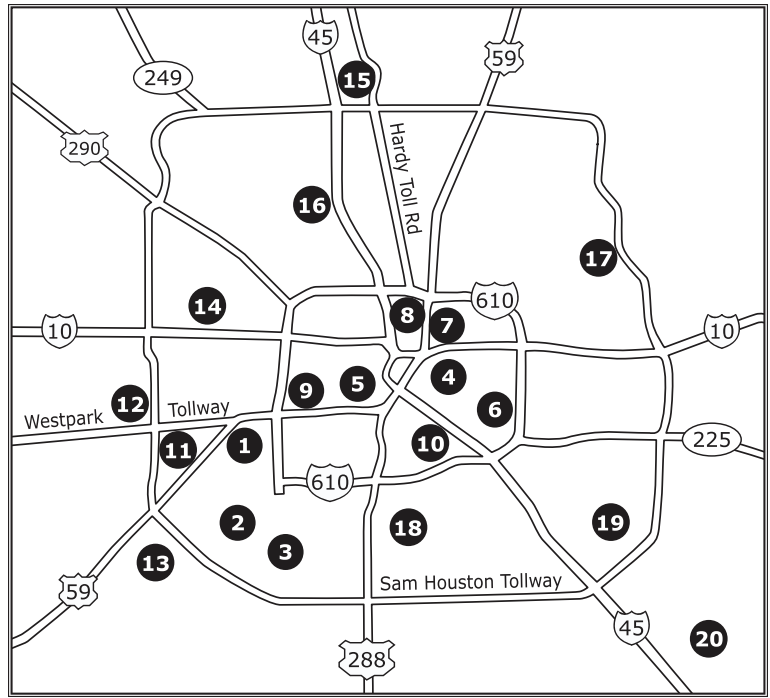

FREE Quality Tax Preparation by Neighborhood Tax Centers

- FREE tax preparation
- FREE electronic filing
- FAST refunds
- IRS-certified tax preparers
- Se habla español

Who is eligible?

- Families earning up to $50,000
- Single individuals earning up to $30,000

Call 2-1-1, hours subject to change.

www.neighborhood-centers.org/tax

A Program of Neighborhood Centers Inc.

SOUTHWEST

1. **Alliance for Multicultural Community Services**
   6440 Hillcroft Ave 77081
   Mon-Fri 9-7; Sat 9-1
2. **West Orem YMCA**
   5801 West Orem Dr 77085
   Mon-Thur 1-7; Fri-Sat 9-4
3. **Hiram Clarke Multi-Service Center**
   3810 West Fuqua St 77045
   Mon-Fri 9-4

CENTRAL

1. **Ripley House**
   4410 Navigation Blvd 77011
   Mon-Fri 9-7; Sat 9-3
2. **Midtown Center**
   3333 Fannin St 77004
   Mon-Thur 1-7; Sat 10-2
3. **Community Family Centers**
   7524 Avenue E 77012
   Mon-Thur 1-7
4. **Fifth Ward Multi-Service Center**
   4014 Market St 77020
   Mon-Fri 10-4
5. **MD Anderson YMCA**
   705 Cavalcade St 77009
   Mon, Wed, Fri 5-8; Sat 9-1
6. **Lakewood Church**
   3700 Southwest Fwy 77027
   Mon, Thur 6:15-8; Sat 9-1
7. **Shrine of the Black Madonna**
   5309 MLK Jr Blvd 77021
   Wed 11-4; Sat 11-6

WEST

1. **Chinese Community Center**
   9800 Town Park Dr 77036
   Mon, Tue, Thur, Sat 1-6
2. **St. Cyril Catholic Church**
   10503 Westheimer Rd 77042
   Tue, Thur 4-8; Sat 9-2
3. **East Fort Bend Human Needs Ministry**
   435 Stafford Run, Stafford 77497
   Tue, Thur, Fri 10-3; Wed 10-7; Sat call 2-1-1

FORT BEND

SPRING BRANCH

1. **Memorial Assistance Ministries**
   1625 Blalock Rd 77080
   Mon, Tue, Fri 1-7; Sat 9-4; Sun 1-5

NORTH

1. **Aldine-Greenspoint Wussow Park YMCA**
   500 Greens Rd 77060
   Mon, Wed, Fri 9-2; Tue, Thur, Sat 10-6
2. **Acres Home Multi-Service Center**
   6719 West Montgomery Rd 77091
   Mon 10-7; Wed 10-3; Fri 10-5; Sat 9-2

EAST

1. **Wendel D. Ley YMCA**
   15055 Wallisville Rd 77049
   Mon-Thur 1-7; Fri-Sat 9-4

SOUTHEAST

1. **Sunnyside Multi-Service Center**
   4605 Wilmington St 77051
   Mon-Fri 10-5; Sat call 2-1-1

PASADENA

1. **Cleveland-Ripley**
   720 Fairmont Pkwy 77504
   Mon-Fri 9-7; Sat 9-5; Sun 1-5