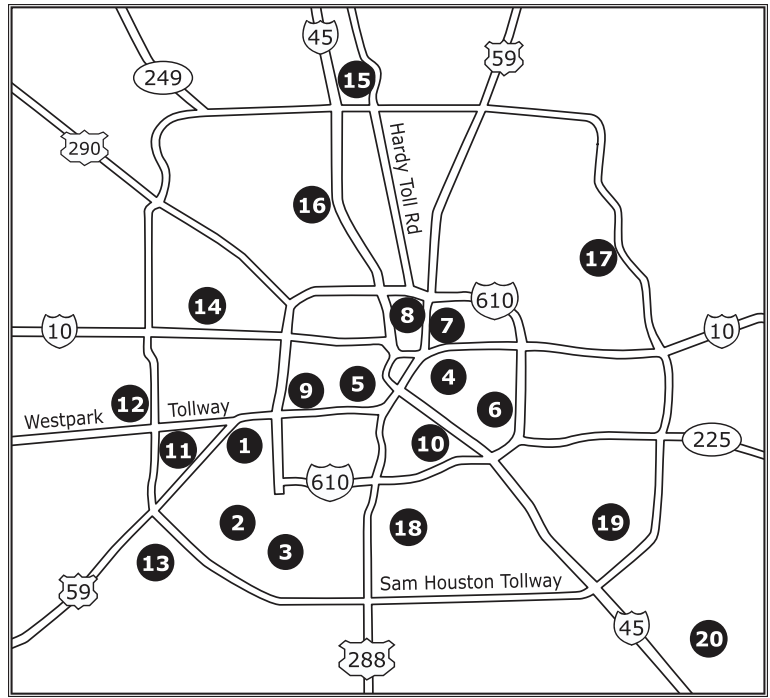

Preparación de Impuestos GRATIS con Neighborhood Tax Centers

- Preparación de declaración de impuestos, GRATIS
- Declaración electrónica, GRATIS
- Reembolsos rápidos
- Preparadores de impuestos certificados por IRS
- No es necesario tener número de Seguro Social
- Asistencia gratuita para obtener el Número de Identificación de Contribuyente Individual (ITIN)

¿Quién puede participar?

- Familias con un ingreso máximo de $50,000
- Individuos con un ingreso máximo de $30,000

Llame al 2-1-1, las horas pueden cambiar.

www.neighborhood-centers.org/tax

Un programa de Neighborhood Centers Inc.

SUROESTE

1. **Alliance for Multicultural Community Services**
   6440 Hillcroft Ave 77081
   lun-vie 9-7; sáb 9-1
2. **West Orem YMCA**
   5801 West Orem Dr 77085
   lun-mar 1-7; vie-sáb 9-4
3. **Hiram Clarke Multi-Service Center**
   3810 West Fuqua St 77045
   lun-vie 9-4

CENTRO

1. **Ripley House**
   4410 Navigation Blvd 77011
   lun-vie 9-7; sáb 9-3
2. **Midtown Center**
   3333 Fannin St 77004
   lun-jue 1-7; sáb 10-2
3. **Community Family Centers**
   7524 Avenue E 77012
   lun-jue 1-7
4. **Fifth Ward Multi-Service Center**
   4014 Market St 77020
   lun-vie 10-4
5. **MD Anderson YMCA**
   705 Cavalcade St 77009
   lun, mié, vie 5-8; sáb 9-1
6. **Lakewood Church**
   3700 Southwest Fwy 77027
   lun, jue 6:15-8; sáb 9-1
7. **Shrine of the Black Madonna**
   5309 MLK Jr Blvd 77021
   mié 11-4; sáb 11-6

OESTE

1. **Chinese Community Center**
   9800 Town Park Dr 77036
   lun, mar, jue, sáb 1-6
2. **St. Cyril Catholic Church**
   10503 Westheimer Rd 77042
   mar, jue 4-8; sáb 9-2
3. **East Fort Bend Human Needs Ministry**
   435 Stafford Run, Stafford 77497
   mar, jue, vie 10-3; mié 10-7; sáb llame al 2-1-1

SPRING BRANCH

1. **Memorial Assistance Ministries**
   1625 Blalock Rd 77080
   lun, mar, vie 1-7; sáb 9-4; dom 1-5

NORTE

1. **Aldine-Greenspoint Wussow Park YMCA**
   500 Greens Rd 77060
   lun, mié, vie 9-2; mar, jue, sáb 10-6
2. **Acres Home Multi-Service Center**
   6719 West Montgomery Rd 77091
   lun 10-7; mié 10-3; vie 10-5; sáb 9-2

ESTE

1. **Wendel D. Ley YMCA**
   15055 Wallisville Rd 77049
   lun-mar 1-7; vie-sáb 9-4

SURESTE

1. **Sunnyside Multi-Service Center**
   4605 Wilmington St 77051
   lun-vie 10-5; sáb llame al 2-1-1

PASADENA

1. **Cleveland-Ripley**
   720 Fairmont Pkwy 77504
   lun-vie 9-7; sáb 9-5; dom 1-5